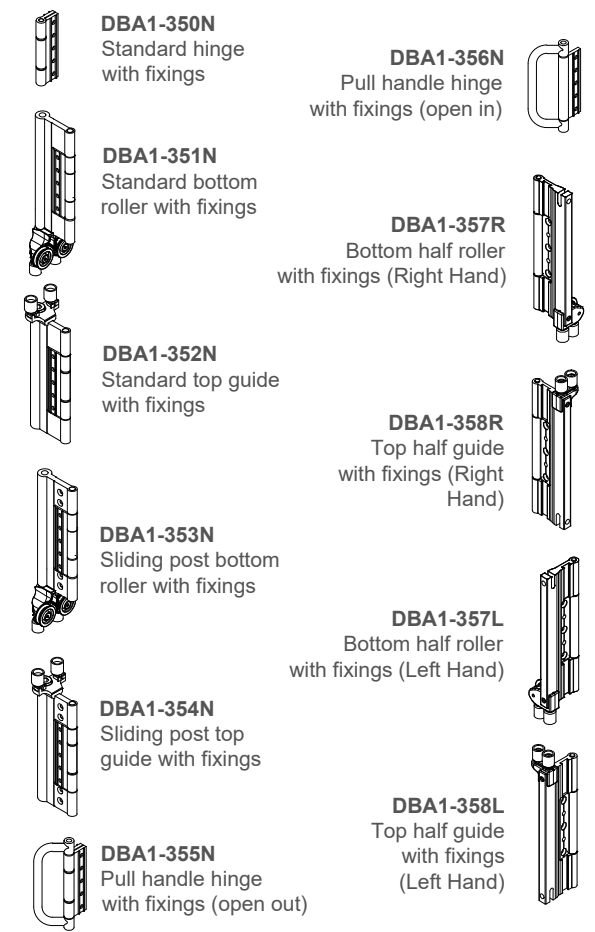

DBA1-TLC
Sash frame drill jig

DBA1-TLD
Adjustable jamb drill jig

DBA1-TLE
Low threshold drill jig

DBA1-TLF
Sash profile drill jig for transom

DBA1-TLG
Hinge Plate Setting Jig

Hinges, Rollers & Guides

DBA1-350N
Standard hinge with fixings

DBA1-351N
Standard bottom roller with fixings

DBA1-352N
Standard top guide with fixings

DBA1-353N
Sliding post bottom roller with fixings

DBA1-354N
Sliding post top guide with fixings

DBA1-355N
Pull handle hinge with fixings (open out)

DBA1-356N
Pull handle hinge with fixings (open in)

DBA1-357R
Bottom half roller with fixings (Right Hand)

DBA1-358R
Top half guide with fixings (Right Hand)

DBA1-357L
Bottom half roller with fixings (Left Hand)

DBA1-358L
Top half guide with fixings (Left Hand)

Multi Point Lock

DBLK-50 KIT
Fixing kit

DBLK-53/RH
RH shoot bolt plate with fixings

DBLK-53/LH
LH shoot bolt plate with fixings

DBLK-54
Multi point lock extension for doors up to 2500mm