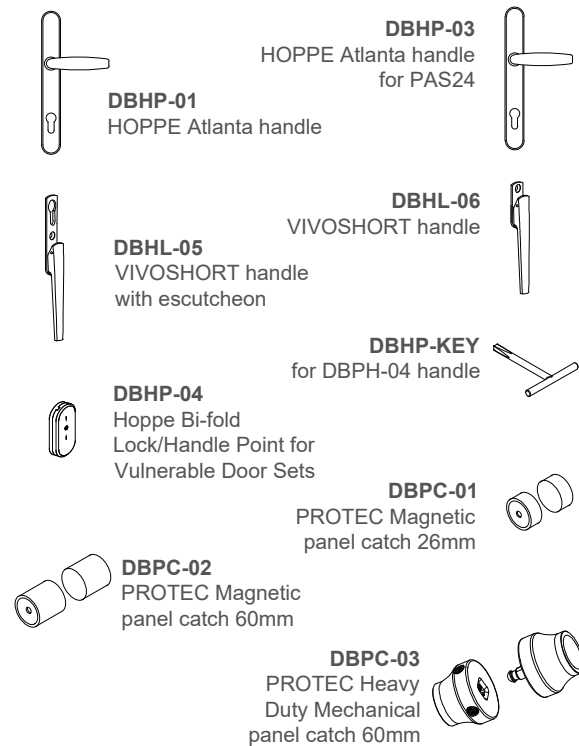

Debar Ltd
 Concept House
 Brackenbeck Road
 Bradford
 BD7 2LW
 UK

T 0044 (0) 1274 673547
 F 0044 (0) 1274 341122

www.bifold-hardware.com

Handles & Door Holders

DBHP-01
HOPPE Atlanta handle

DBHP-03
HOPPE Atlanta handle for PAS24

DBHL-05
VIVOSHORT handle with escutcheon

DBHL-06
VIVOSHORT handle

DBHP-KEY
for DBPH-04 handle

DBHP-04
Hoppe Bi-fold Lock/Handle Point for Vulnerable Door Sets

DBPC-01
PROTEC Magnetic panel catch 26mm

DBPC-02
PROTEC Magnetic panel catch 60mm