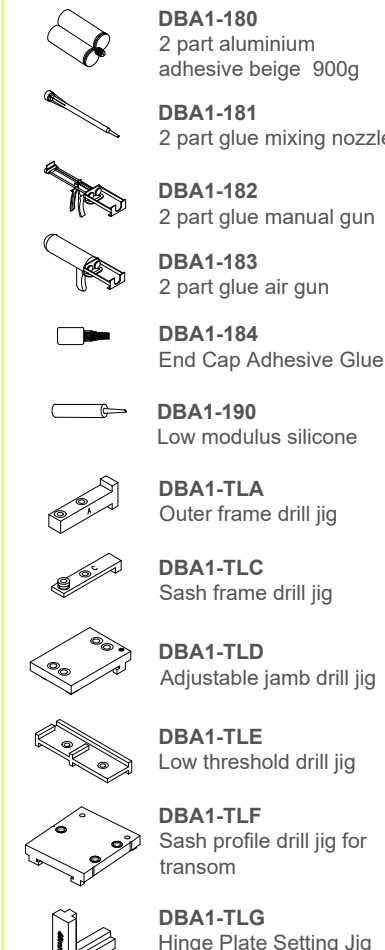

DBA1-209
180 mm Sill end caps for DBE-012

DBA1-210
230 mm Sill end caps for DBE-013

DBA1-211
150mm Integrated cill end caps for DBE-014

DBA1-100
Outer frame cleat & screws

DBA1-101N
Sash cleat & screws for DBE-102

DBA1-101C
Sash cleat crimping only for DBE-102

DBA1-104N
Sash cleat & screws for DBE-101

DBA1-104C
Sash cleat crimping only for DBE-101

DBA1-102
Chevron stainless steel

DBA1-303
Sash Extension

Tools For Assembling

DBA1-180
2 part aluminium adhesive beige 900g

DBA1-181
2 part glue mixing nozzle

DBA1-182
2 part glue manual gun

DBA1-183
2 part glue air gun

DBA1-184
End Cap Adhesive Glue

DBA1-190
Low modulus silicone

DBA1-TLA
Outer frame drill jig

DBA1-TLC
Sash frame drill jig

DBA1-TLD
Adjustable jamb drill jig

DBA1-TLE
Low threshold drill jig

DBA1-TLF
Sash profile drill jig for transom

DBA1-TLG
Hinge Plate Setting Jig

Hinges, Rollers & Guides

DBA1-350N
Standard hinge with fixings