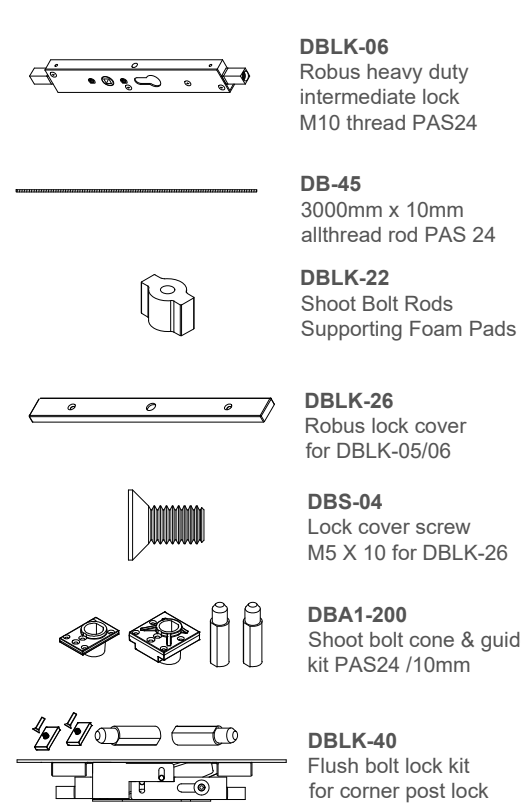

DBA1-356N
Pull handle hinge with fixings (open in)

DBA1-357R
Bottom half roller with fixings (Right Hand)

DBA1-358R
Top half guide with fixings (Right Hand)

DBA1-357L
Bottom half roller with fixings (Left Hand)

DBA1-358L
Top half guide with fixings (Left Hand)

Multi Point Lock

DBLK-50 KIT
Fixing kit

DBLK-53/RH
RH shoot bolt plate with fixings

DBLK-53/LH
LH shoot bolt plate with fixings

DBLK-54
Multi point lock extension for doors up to 2500mm

DBLK-55 KIT/100
Fixing kit

DBLK-52/KIT
Top shoot bolt

DBKL-51/KIT
Multi point lock extension for doors over 2500mm

DBLK-50/LH
Multi point lock LH

DBLK-50/RH
Multi point lock RH

DBLK-57
Multi point lock

DBLK-EXT/BACK PLATE
for lock extension

DBLK-56
Mortice lock

DBLK-58
Hook keep

DBLK-59/LH
Latch keep LH

DBLK-59/RH
Latch keep RH

Shoot Bolt Locking

DBLK-06
Robus heavy duty intermediate lock M10 thread PAS24

DB-45
3000mm x 10mm allthread rod PAS 24