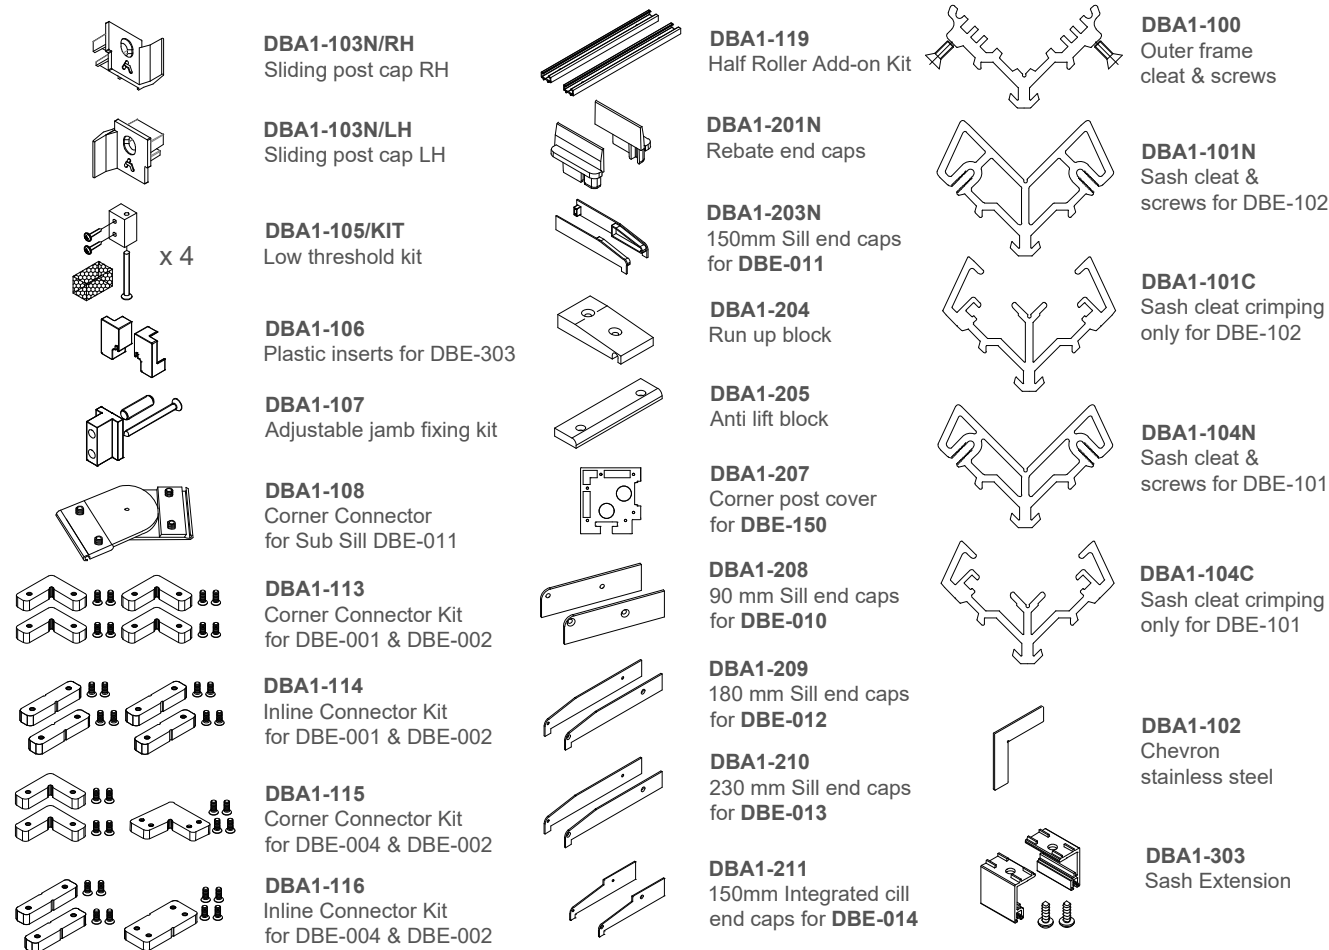

DBHL-05
VIVOSHORT handle with escutcheon

DBHL-06
VIVOSHORT handle

DBHP-KEY
for DBPH-04 handle

DBHP-04
Hoppe Bi-fold Lock/Handle Point for Vulnerable Door Sets

DBPC-01
PROTEC Magnetic panel catch 26mm

DBPC-02
PROTEC Magnetic panel catch 60mm

DBPC-03
PROTEC Heavy Duty Mechanical panel catch 60mm

Pneumatic Tools

DBA1 - PUNCH-BASE
Pneumatic base unit

DBA1 - PUNCH-HEAD
Pneumatic head unit

DBA1 - PUNCH-HEAD-2
Pneumatic head unit No.2

Fixing & Fixing Kits & Mouldings

DBA1-103N/RH
Sliding post cap RH

DBA1-103N/LH
Sliding post cap LH

DBA1-105/KIT
Low threshold kit

DBA1-106
Plastic inserts for DBE-303

DBA1-107
Adjustable jamb fixing kit

DBA1-108
Corner Connector for Sub Sill DBE-011

DBA1-113
Corner Connector Kit for DBE-001 & DBE-002

DBA1-114
Inline Connector Kit for DBE-001 & DBE-002

DBA1-115
Corner Connector Kit for DBE-004 & DBE-002

DBA1-116
Inline Connector Kit for DBE-004 & DBE-002