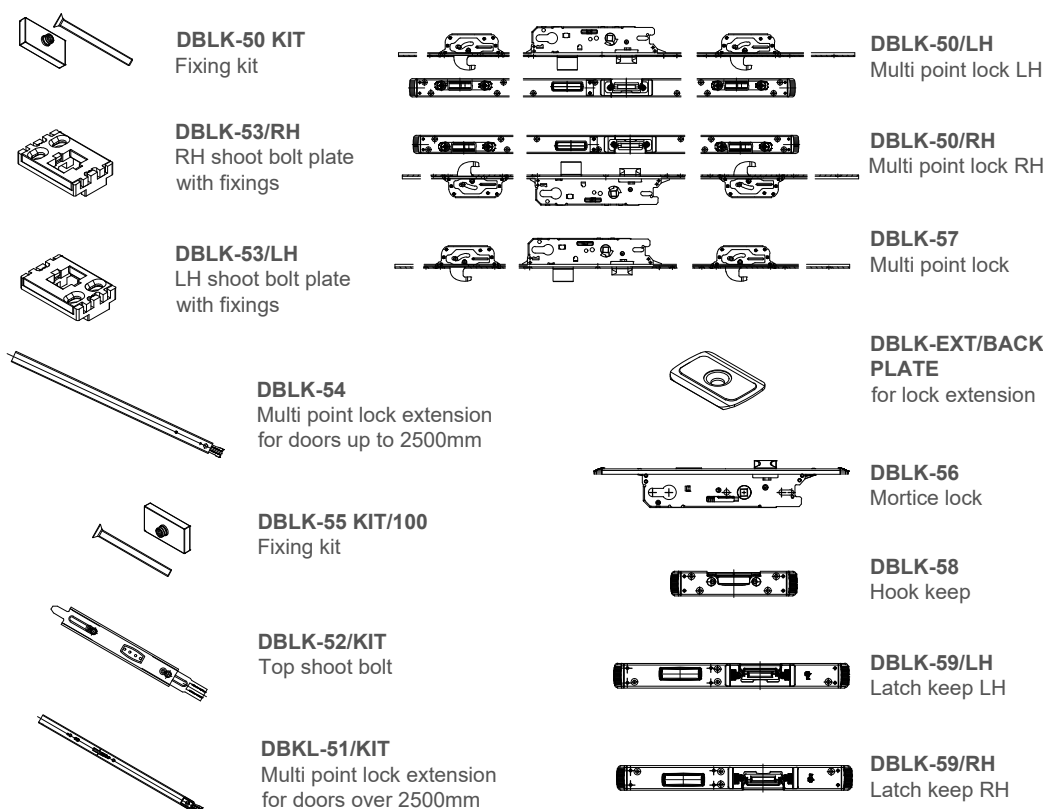

DBA1-351N
Standard bottom roller with fixings

DBA1-352N
Standard top guide with fixings

DBA1-353N
Sliding post bottom roller with fixings

DBA1-354N
Sliding post top guide with fixings

DBA1-355N
Pull handle hinge with fixings (open out)

DBA1-356N
Pull handle hinge with fixings (open in)

DBA1-357R
Bottom half roller with fixings (Right Hand)

DBA1-358R
Top half guide with fixings (Right Hand)

DBA1-357L
Bottom half roller with fixings (Left Hand)

DBA1-358L
Top half guide with fixings (Left Hand)

Multi Point Lock

DBLK-50 KIT
Fixing kit

DBLK-53/RH
RH shoot bolt plate with fixings

DBLK-53/LH
LH shoot bolt plate with fixings

DBLK-54
Multi point lock extension for doors up to 2500mm

DBLK-55 KIT/100
Fixing kit

DBLK-52/KIT
Top shoot bolt

DBKL-51/KIT
Multi point lock extension for doors over 2500mm

DBLK-50/LH
Multi point lock LH

DBLK-50/RH
Multi point lock RH

DBLK-57
Multi point lock

DBLK-EXT/BACK PLATE
for lock extension